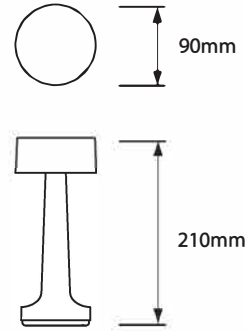

Lacquered
Real Brass

Lacquered
Real Copper

Anodised
Sandblasted Bronze
Aluminium

Anodised
Sandblasted Black
Aluminium

Handling Accessory
6 Lamp Carrier
(Optional)

COOEE 2c - Technical Description

The Cooee 2c rechargeable battery table lamp features a slim durable metal body and cylindrical reflector giving maximum direct downlight without glare. Ideal for table lighting rooms with views through glass as there is minimum reflection. The lamp is fitted with a 1W 95+ CRI LED for superior colour rendering. Digital 3 step dimming.

Designer	Peter Ellis, Tammy Chiew
Year of Design	2013
Lamp Type	Glare Free Downlight
IP Rating	IP52
Dimensions	210mm x 90mm (8¼" x 3½")
Weight	0.35 kg / 0.77 lb
Approvals & Standards	CE, CSA, C-Tick, FCC, RoHS, SASO
EU Energy Regulation	Exempt - LED lamps operate on batteries
Awards	IDA Design Award GOLD Winner 2013