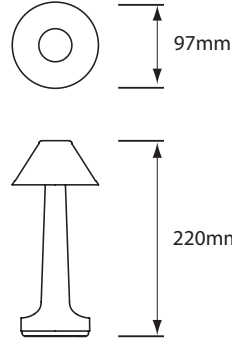

Lacquered
Real Brass

Lacquered
Real Copper

Anodised
Sandblasted Bronze
Aluminium

Anodised
Sandblasted Black
Aluminium

Handling Accessory
6 Lamp Carrier
(Optional)

COOEE 3 - Technical Description

The Cooee 3 rechargeable battery table lamp features a slim durable metal body and an internally ribbed conical diffuser providing soft ambient side and downlight. The lamp is fitted with a 1W 95+ CRI LED for superior colour rendering. Digital 3 step dimming.

Designer	Peter Ellis, Tammy Chiew
Year of Design	2013
Lamp Type	Sidelight & Downlight
IP Rating	IP52
Dimensions	220mm x 97mm (8½ ") x (3½ ")
Weight	0.28 kg / 0.61 lb
Approvals & Standards	CE, CSA, C-Tick, FCC, RoHS, SASO
EU Energy Regulation	Exempt - LED lamps operate on batteries
Awards	IDA Design Award GOLD Winner 2013