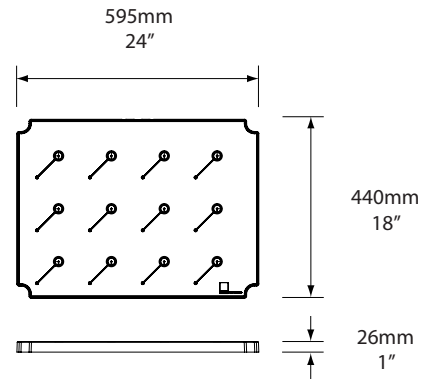

LARGE TRAY

12 Lamps Capacity

DESIGNED & ASSEMBLED
IN AUSTRALIA

5 YEARS
WARRANTY

INTERNATIONAL
DELIVERY

Large Tray
12 Lamps Capacity

LARGE TRAY - Technical Description

Recharging tray for up to 12 Cordless Lamps complete with one 120W electronic power supply.

Durable Polycarbonate moulding provides a stable platform with 12 docking points each with LED charge indication.

Featuring 'Quick Turn Off', the lamp will automatically turn off when placed on the dock on the Recharging Trays.

Dimensions W 595mm x D 440mm x H 26mm
(24") x (18") x (1")

Weight 3 kg / 7 lb

Material Polycarbonate (Body)
Aluminium (Base)

Switch Mode Power Supply Input: 100-240V 50Hz - 60Hz 1.8A
Output: DC 15V 8A 120W