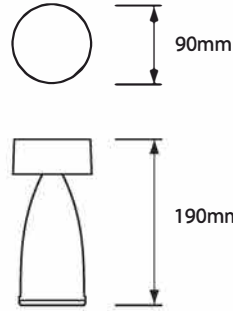

Lacquered
Brass

Lacquered
Copper

Handling Accessory
6 Lamp Carrier
(Optional)

OWL 2 - Technical Description

Rechargeable battery table lamp with metal body and cylindrical opal diffuser and top plate providing soft ambient side and downlight. Available in 304 stainless steel, real brass and real copper.

Designer	Peter Ellis, Gabriel Tam
Year of Design	2006
IP Rating	IP52
Dimensions	190mm x 90mm (7½") x (3½")
Weight	PRO - 0.60 kg / 1.4 lb UNO - 0.35 kg / 0.8 lb
Approvals & Standards	CE, CSA, C-Tick, FCC, RoHS, SASO
EU Energy Regulation	Exempt - LED lamps operate on batteries
Awards	red dot award: product design 2008