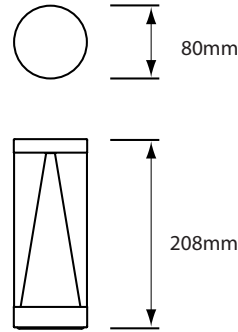

The lamp provides an efficient, glare-free illumination delivering 100+ lumens of downlight, and a soft glow on the inner diffuser cone, providing a beautiful warm white illumination. The compact, enclosed design is available in CNC precision milled 'Aluminium Alloy' or 'Real Brass' body.

Designer	Peter Ellis, Gabriel Tam
Year of Design	2020
Lamp Type	Glare Free Downlight
IP Rating	IP52
Dimensions	208mm x 80.5mm (8¼") x (3¼")
Weight	Aluminium - 0.53 kg / 1.17 lb Brass - 0.85 kg / 1.88 lb
Approvals & Standards	CE, CSA, C-Tick, FCC, RoHS, SASO
EU Energy Regulation	Exempt - LED lamps operate on batteries
Awards	A'Design Award 2021 - Gold