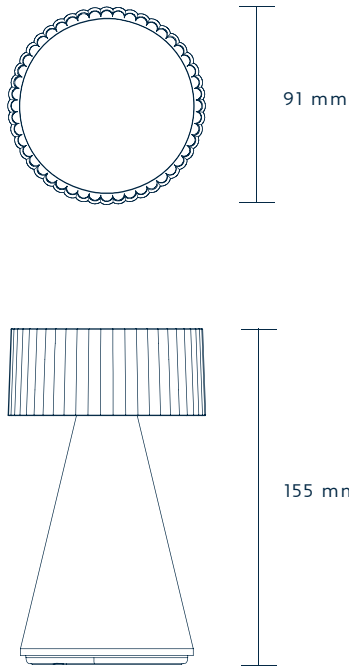

**KEY DETAILS**

DESIGN BY	Peter Ellis, Gabriel Tam
YEAR OF DESIGN	2024
STYLE	Sidelight & downlight
MATERIAL OPTIONS	Gold – PVD stainless steel with a brushed finish Bronze – PVD stainless steel with a brushed finish Silver – stainless steel with a brushed finish
DIMENSIONS	155mm x 91mm / 4.53in x 3.58in
WEIGHT	330g
DIMMABILITY	3 levels - low, medium & high
IP RATING	IP64
APPROVALS & STANDARDS	RCM, CE, UL / FCC, IC, VCCI
EU ENERGY REGULATION	Exempt – LED lamps operate on batteries
SERVICEABILITY	All parts are user replaceable including battery, light source & diffuser. NEOZ also offers repairs and service.
COUNTRY OF ORIGIN	Sydney, Australia